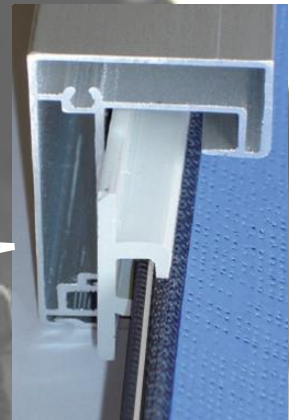

RDS-ZIPPER

Roller Shutter, Doors, Sun Protection

ZIPPER FOR TEXTILE SUN PROTECTION SYSTEM

Zip Screens, Roller Blind, Canvas sun blind, Roller Shutter etc.

RDS-ZIPPER

Roll shutter, Doors, Sun protection

VARIATION OF RDS-ZIPPER

2 SLF with FILM

3 CF with FILM

10 CF with FILM

10 RDS

15 VFR

PRODUCTS DETAILS

ZIPPER CHAIN *	ZIPPER TYPE		TAPE WIDTH PER SIDE (mm)	ELEMENT WIDTH PER SIDE (mm)	ELEMENT THICKNESS PER SIDE (mm)	SEWING	WELDING **	COLORS
2 SLF	Coil		16	2,05	1,70	x	x	black (580), grey (195)
25 FK	Coil		12	2,085	1,40	x		YKK Global Color Card
3 CF	Coil		12 or 16	2,075	1,80	x	x	YKK Global Color Card
45 SLF	Coil		19	3,2	1,87	x	x	white (501), grey (195)
10 CF	Coil		19	5,25	4,10	x	x	Standard 22 colors
3 RDS ***	Injected plastic		12	2,37	2,78	x	x	black (580)
3 VS	Injected plastic		12	2,35	2,35	x	x	YKK Global Color Card
10 RDS ***	Injected plastic		19	4,65	7,30	x	x	black (580), grey (195)
15 VFR ***	Injected plastic		33	7	5,95	x	x	black (580)

* Further special tapes on request (flame retardant, flame resistant, water repellent treated, recycled)

** Weldable Film available in 4 mm, 6 mm, 8 mm, 10 mm, 12 mm

*** Delivery condition: 3 RDS, 10 RDS, 15 VFR are available as half chain (other items as complete chain).