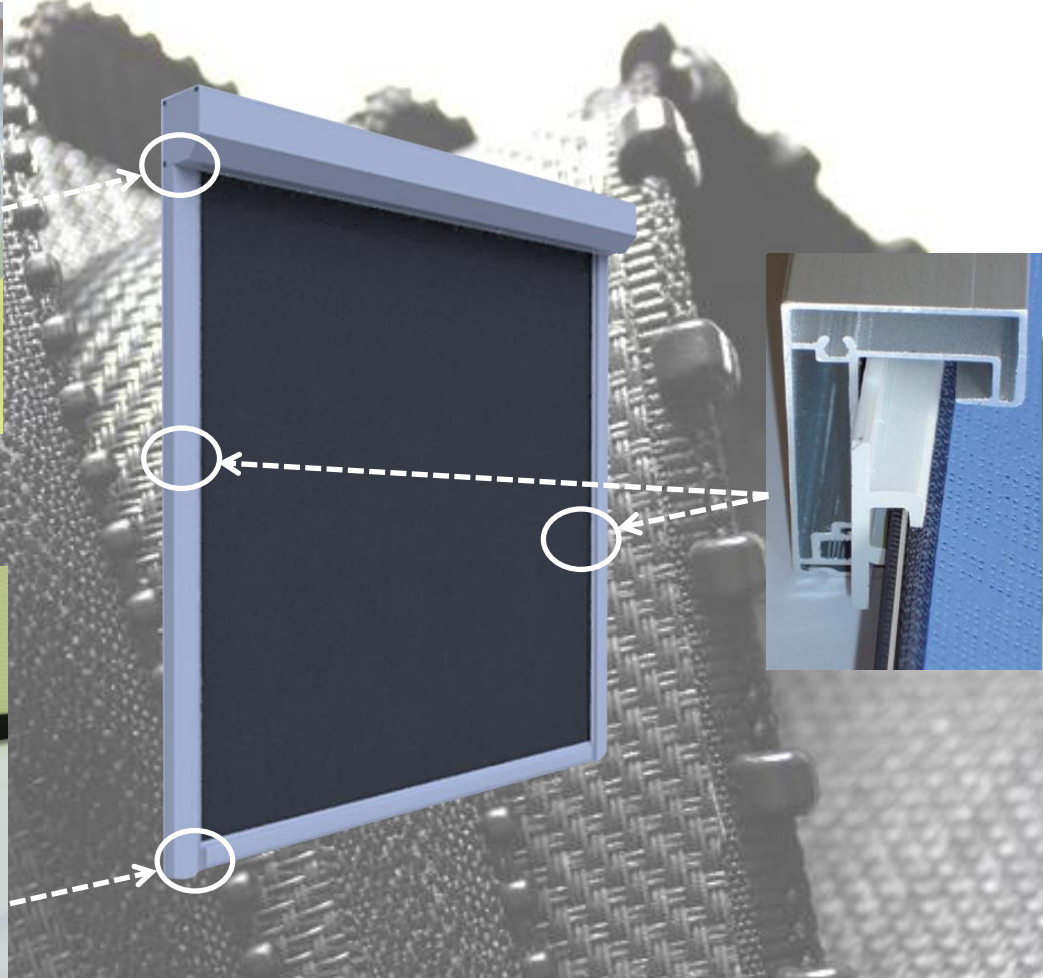

RDS-ZIPPER

Roller Shutter, Doors, Sun Protection

ZIPPER FOR TEXTILE SUN PROTECTION SYSTEM

Zip Screens, Roller Blind, Canvas sun blind, Roller Shutter etc.

RDS-ZIPPER

Roll shutter, Doors, Sun protection

VARIATION OF RDS-ZIPPER

2 SLF with FILM

3 CF with FILM

10 CF with FILM

10 RDS

15 VFR

PRODUCTS DETAILS

ZIPPER CHAIN *	ZIPPER TYPE		TAPE WIDTH PER SIDE (mm)	ELEMENT WIDTH PER SIDE (mm)	ELEMENT THICKNESS PER SIDE (mm)	SEWING	WELDING **	COLORS
2 SLF	Coil		16	2,05	1,70	x	x	black (580), grey (195)
25 FK	Coil		12	2,085	1,40	x		YKK Global Color Card
3 CF	Coil		12 or 16	2,075	1,80	x	x	YKK Global Color Card
45 SLF	Coil		19	3,2	1,87	x	x	white (501), grey (195)
10 CF	Coil		19	5,25	4,10	x	x	Standard 22 colors
3 RDS ***	Injected plastic		12	2,37	2,78	x	x	black (580)
3 VS	Injected plastic		12	2,35	2,35	x	x	YKK Global Color Card
10 RDS ***	Injected plastic		19	4,65	7,30	x	x	black (580), grey (195)
15 VFR ***	Injected plastic		33	7	5,95	x	x	black (580)

* Further special tapes on request (flame retardant, flame resistant, water repellent treated, recycled)

** Weldable Film available in 4 mm, 6 mm, 8 mm, 10 mm, 12 mm

*** Delivery condition: 3 RDS, 10 RDS, 15 VFR are available as half chain (other items as complete chain).